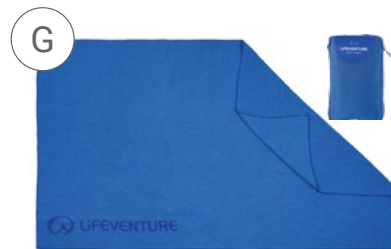

63351 BLUE - GIANT (150 x 90cm)
EAN 5 031863 633512