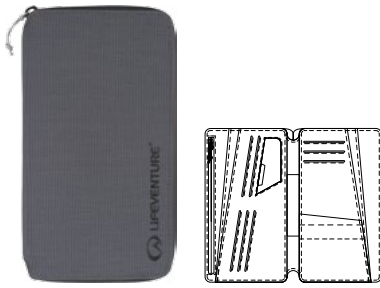

RFiD Travel Wallet

- RFiD protected with zip closure
- 9 card slots, 1 with ID window + 1 zipped pocket
- Smartphone, passport & boarding pass pockets
- 2 slip pockets + 1 external slip pocket (not RFiD)

Dims: 225 x 130 x 20 mm | Weight: 180 g

68771 GREY
EAN 5 031863 687713

RFiD Phone Wallet

- RFiD protected
- 2 card slots & 1 stash pocket
- Soft, protective fleece lining
- Belt loop attachment on rear

Dims: 150 x 85 x 20 mm | Weight: 70 g

68751 GREY
EAN 5 031863 687515

Sunglasses Case

- Tough and durable fabrics
- EVA moulded base with padded lid
- Soft, protective fleece lining
- Suitable for most sunglasses

Dims: 55 x 165 x 68 mm | Weight: 72 g

68431 GREY
EAN 5 031863 684316