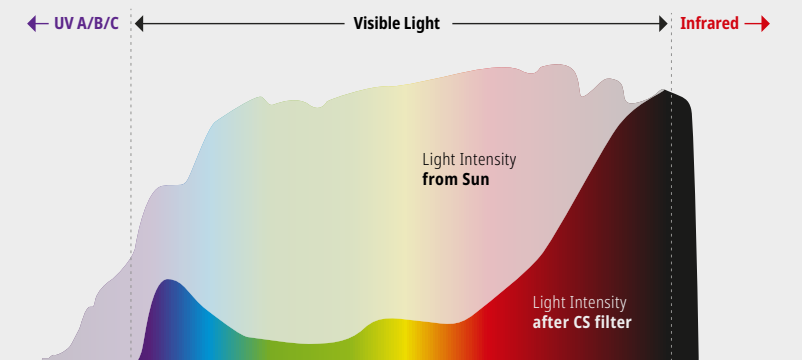

- **CUSTOM SPECTRUM**
- + Filters light Specific for Action Snow-sports
- + More contrast between white, blue, and grey tones