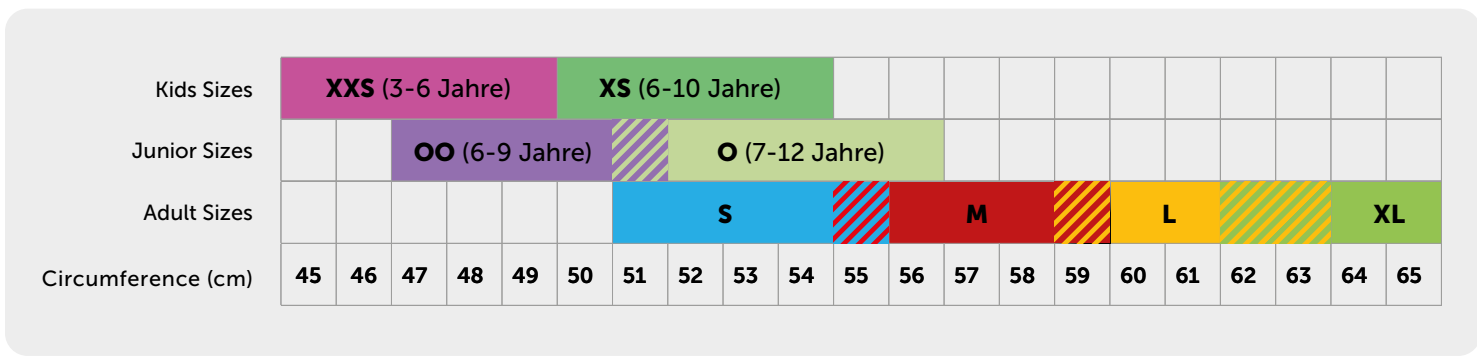

HELMET FEATURES OVERVIEW

	Phoenix2 M-Werks Phoenix2 Mips	Phoenix2	Ampire2 Mips	Ampire2	Companion+	Companion	Confittant Mips	Confittant	Confittant Tour	Clark	Squad	Squad Jr.	Vijo	Vijo +	Bino XS	Bino XXS	Rental	Rental Jr.	
Sizing	S/M/L	S/M/L	S/M/L	S/M/L	S/M/L	S/M/L	S/M/L	S/M/L	S/M/L	S/M/L	S/M/L	OO/O	OO/O	OO/O	XS	XXS	S/M/L /XL	OO/O	
Construction	Hybrid Shell	Hybrid Shell	Hybrid Shell	Hybrid Shell	In-Mould	In-Mould	In-Mould	In-Mould	In-Mould	In-Mould	Hardshell	Hardshell	Hardshell	Hardshell	In-Mould	In-Mould	Hardshell	Hardshell	
Protection																			
MAP	•	•																	
MIPs	•		•				•												
360° Edge Protection	•	•	•	•			•	•	•	•			•	•					
270° Edge Protection					•	•													
180° Edge Protection																•	•		
Ventilation																			
MarkAIR Channel System	•	•	•	•	•	•	•	•	•	•	•	•	•	•	•	•	•	•	•
2 Position Climate Control	•	•	•	•	•	•													
AIR JAM CLIMATE CONTROL							•	•		•	•				•	•	•	•	
Goggle Integration System	•	•	•	•	•	•				•	•	•	•	•					•
Fit																			
360° RTS Fit System	•	•	•	•	•		•	•	•					•					
RTS Fit System									•		•	•	•		•	•	•	•	
Tilt Adjust									•					•					
Comfort																			
Normal X-Dry Liner	•	•	•	•	•	•	•	•	•	•	•	•	•	•	•	•	•	•	•
Fleece X-Dry Liner	•	•	•	•	women	women					women								
SoGnar Earpads	•	•	•	•			•	•	•										
Removable Earpads	•	•	•	•	•	•	•	•	•	•			•	•					
FE = Fixed Earpads																			•
Features																			
Fidlock OG Snap	•	•	•	•	•				•	•	•			•					
Easy Adjust																			•
Standard Buckle									•	•			•	•		•	•		•
Goggle Clip	Stretch Clip	Stretch Clip	Stretch Clip	Stretch Clip	Stretch Clip	Stretch Clip	V-Stretch	V-Stretch	V-Stretch	Claw	Claw	Claw	-	-	2 Side Claws	-	Snap	Snap	
Beanie Ready					•	•				•		•	•	•					
Helmet Bag	•	•	•	•	•	•	•	•	•	•	•	•	•	•	•	•			
Rental Features																			
Integrated Rental Surface																			•
Barcode Area																			•