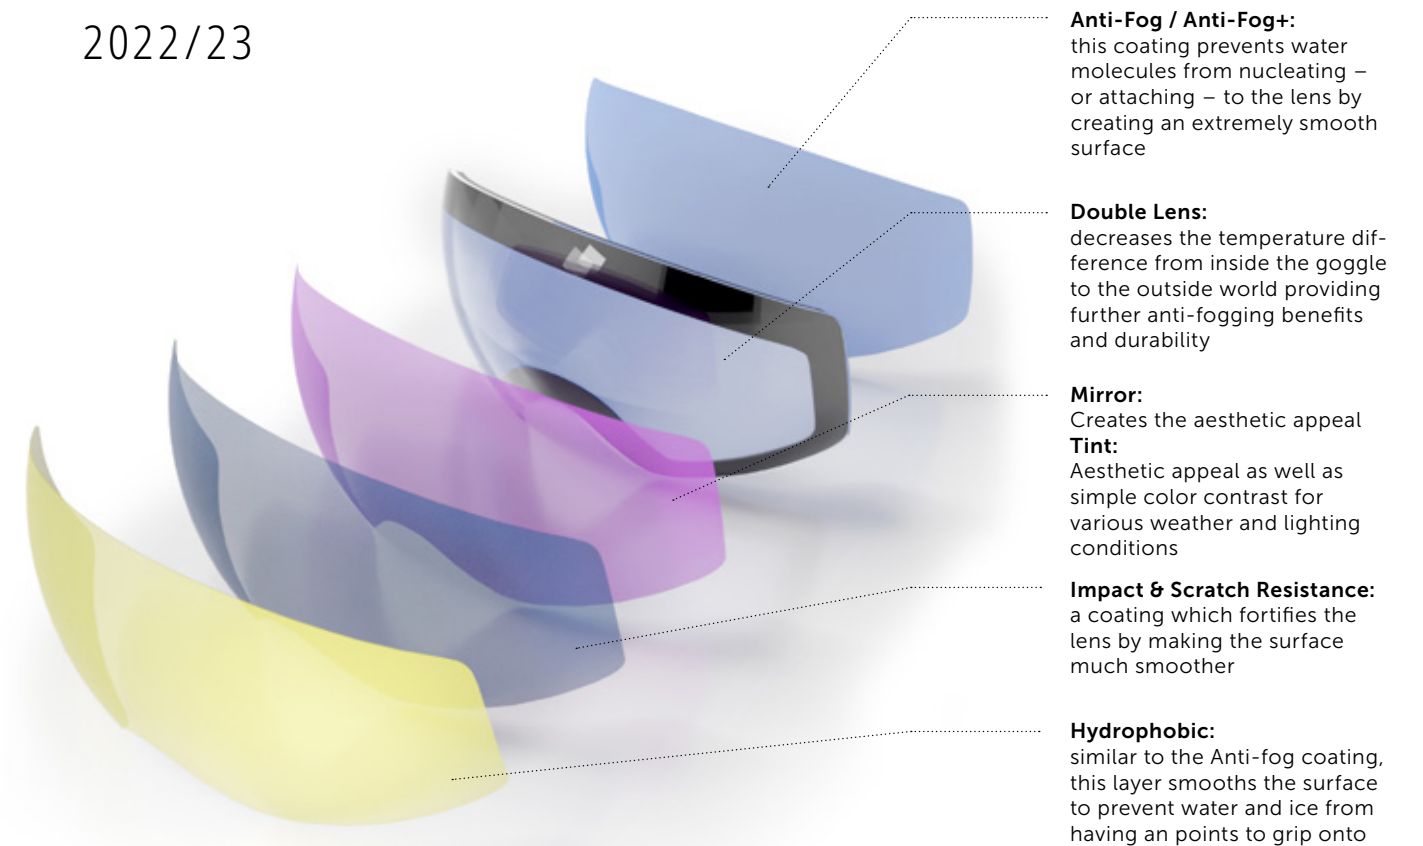

**Black
Orange clarity**
140311.15.21.1

**White
Orange clarity**
140311.02.21.1

SLIM FIT

- + Minimal Weight
- + Minimal Bulk
- + Easy to stash

Info fehlt

Junior

SQUADRON JR

- Fit** Youth
- Ventilation** MarkAIR Vent System
- Lens construction** Spherical
- Lens** NMT OPTICS (3rd Eyelid)
100% UV A/B/C Technology
- Features** Xdry TRIPLE LAYER FACE FOAM
Superfit frame design
40 mm goggle strap with silicon anti-slip coating
Microfiber goggle bag
- Certification** CE EN 174:2001, optical Class 1

**Black
Clarity mirror**
140310.15.03.1

**Black
Red screen Mirror**
142310.01.22.1

**White
Green screen mirror**
140310.02.24.1

LENSES

2022/23

- PHOTOCHROMATIC SPECTRUM**
- + Automatically adapts to surrounding sun light intensity
- + Available in standard and HD polarized versions

These lenses darken when exposed to light of sufficiently high UV intensity, generally only emitted by the sun, and become clear again in its absence.

- POLARIZED**
- + Reduced glare from snow
- + Greater contrast when sunny