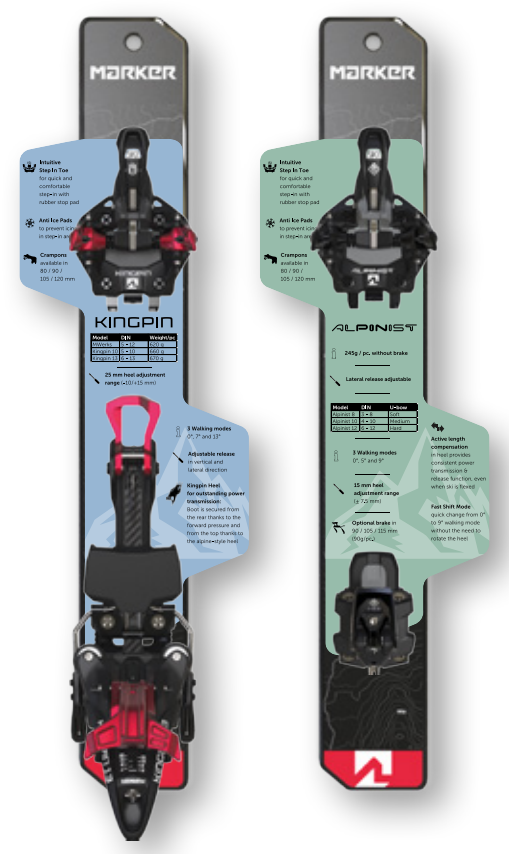

SQUIRE 10

Category Freeride
Brake width 85 mm, 100 mm
DIN range 3.0 - 10.0
Boot type A / GW A
Rec. skier's weight 30 < 105 kg
Stand height 20 mm
Toe system Triple Pivot Light 2
AFD Gliding Plate Stainless steel
Heel Compact heel
Color Black-Anthracite
Weight/pc. 815 g

Order No.	7224V1.MA (85 mm)	7224V1.MB (100 mm)